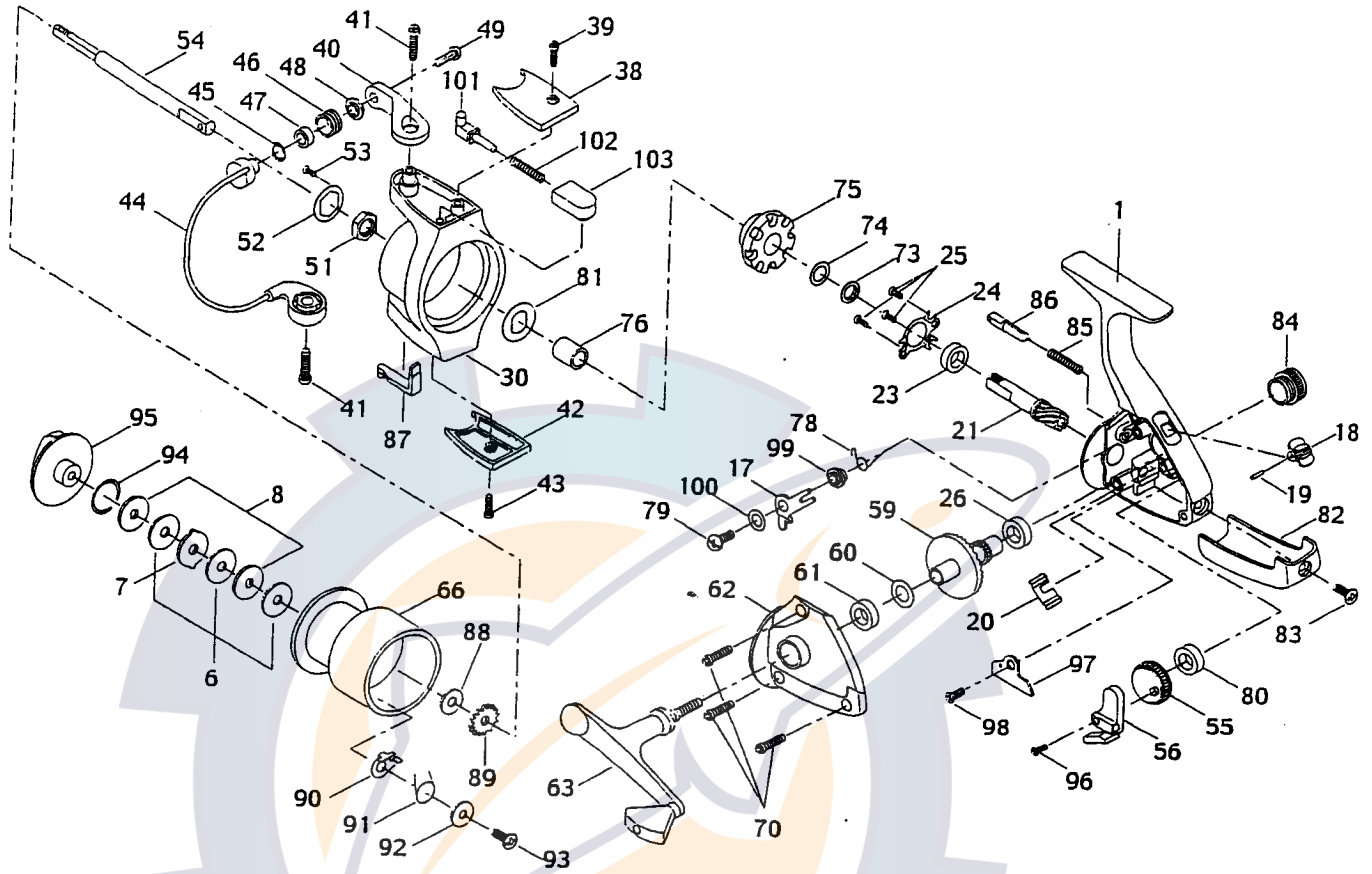

TC1F
TC2F
TC3F
TC4F

Abu Garcia

No	Part Name	1	2	3	4
1	Frame	1079825	1079826	1079827	1079828
6	Drag Washer	1079829	1079830		1079831
7	Eared Drag Washer	1079832	1079833		1079834
8	Keyed Drag Washer	1079835	1079836		1079837
17	Lever		1079838		1079839
18	Push Button			1079840	
19	Push Button Pin			1079841	
20	Push Button Spring			1079842	
21	Pinion		1079843		1079844
23	Ball Bearing			1079845	
24	Ball Bearing Retainer			1079846	
25	Retainer Screw			1079847	
26	Drive Gear Bearing			1079848	
30	Pick up Housing	1079849	1079850	1079851	1079852
38	Bail Bracket Cover	1079853	1079854	1079855	1079856
39	Cover Screw			1079857	
40	Bail Bracket	1079858	1079859	1079860	1079861
41	Bracket Screw			1079862	
42	Trip Bracket Cover	1079863	1079864	1079865	1079866
43	Cover Screw			Same as 39	
44	Bail Assy	1079867	1079868	1079869	1079870
45	Line Roller Washer	NA		1079872	
46	Line Roller	1079873		1079874	
47	Line Roller Bearing	NA		1079876	
48	Line Roller Washer	1079877		1079878	
49	Line Roller Screw	1079879		1079880	
51	Pickup Housing Nut			1079881	
52	Lock Washer	NA		1079883	
53	Lock Screw	NA		1079885	
54	Main Shaft	1079886	1079887	1079888	1079889
55	L.W. Gear	1079890	1079891	1079892	1079893
56	L.W. Bracket		1079894		1079895
59	Drive Gear		1079896		1079897
60	Drive Gear Washer			1079898	
61	Drive Gear Bearing			1079899	